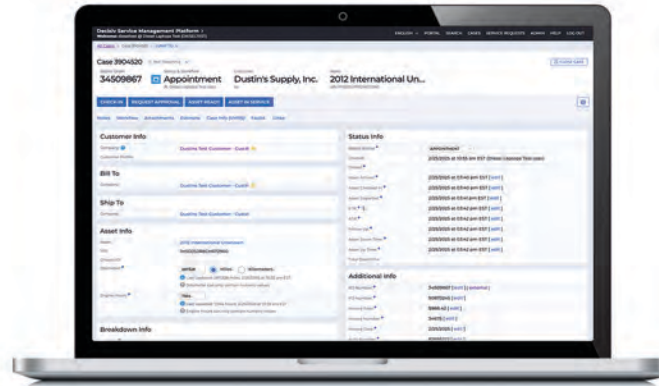

DIESEL LAPTOPS + DECISIV

Powerful Efficiency Solutions

Diesel Laptops, headquartered in Irmo, South Carolina, is a market leader in diesel diagnostic solutions, simplifying repairs and reducing downtime for commercial trucks and off-highway vehicles.

Together, their integrated partnership streamlines workflows, drives significant cost savings, and boosts efficiency across the industry.

Experience seamless, automated service event creation with the new Diesel Explorer Pro and Decisiv SRM integration.

Instantly capture and transfer diagnostic data like VIN, mileage, and fault codes into Decisiv SRM.

Eliminate manual entry, accelerate repairs, and keep fleets on the road longer.

DIESEL
LAPTOPS
Decisiv