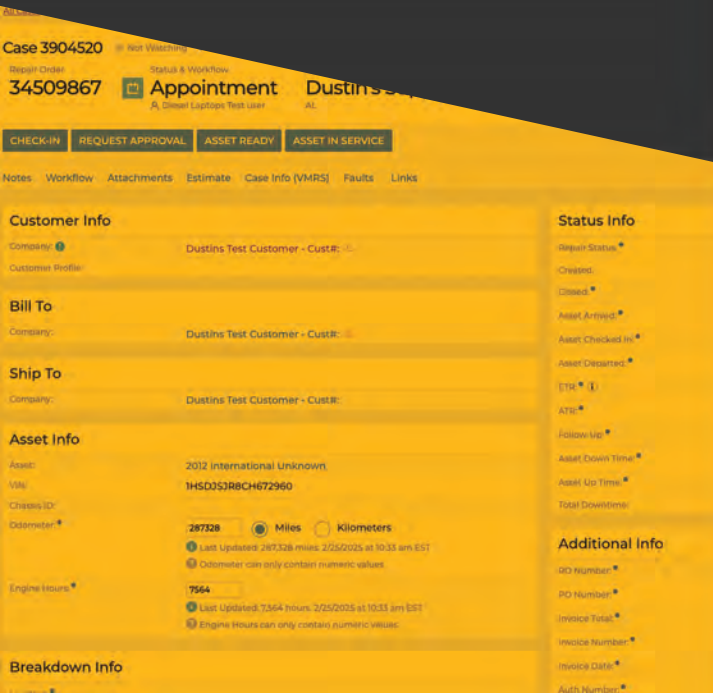

DIESEL LAPTOPS + DECISIV

Powerful Efficiency Solutions

Diesel Laptops, headquartered in Irmo, South Carolina, is a market leader in diesel diagnostic solutions, simplifying repairs and reducing downtime for commercial trucks and off-highway vehicles.

Virginia-based Decisiv operates North America's largest asset service management ecosystem for commercial vehicles, empowering over 5,000 service locations and 74,000 fleets to manage more than 4 million annual repair events.

Together, their integrated partnership streamlines workflows, drives significant cost savings, and boosts efficiency across the industry.

Experience seamless, automated service event creation with the new Diesel Explorer Pro and Decisiv SRM integration.

Instantly capture and transfer diagnostic data like VIN, mileage, and fault codes into Decisiv SRM.

Eliminate manual entry, accelerate repairs, and keep fleets on the road longer.